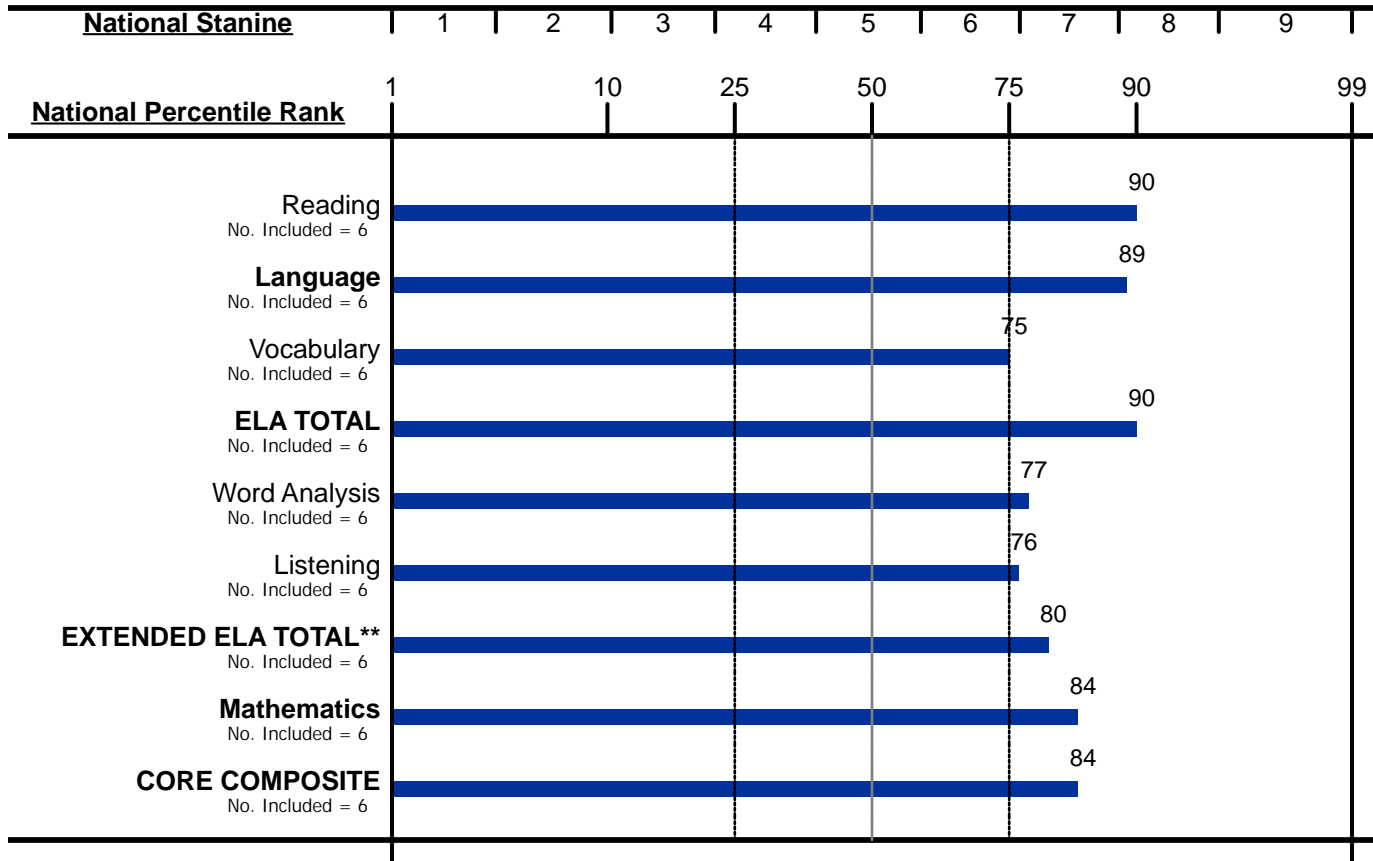

Norms: Fall 2011

District: Diocese Schools

** = Extended ELA Total is included in Core and Complete Composite calculations.
Students coded in the office use section of answer documents are excluded from group averages