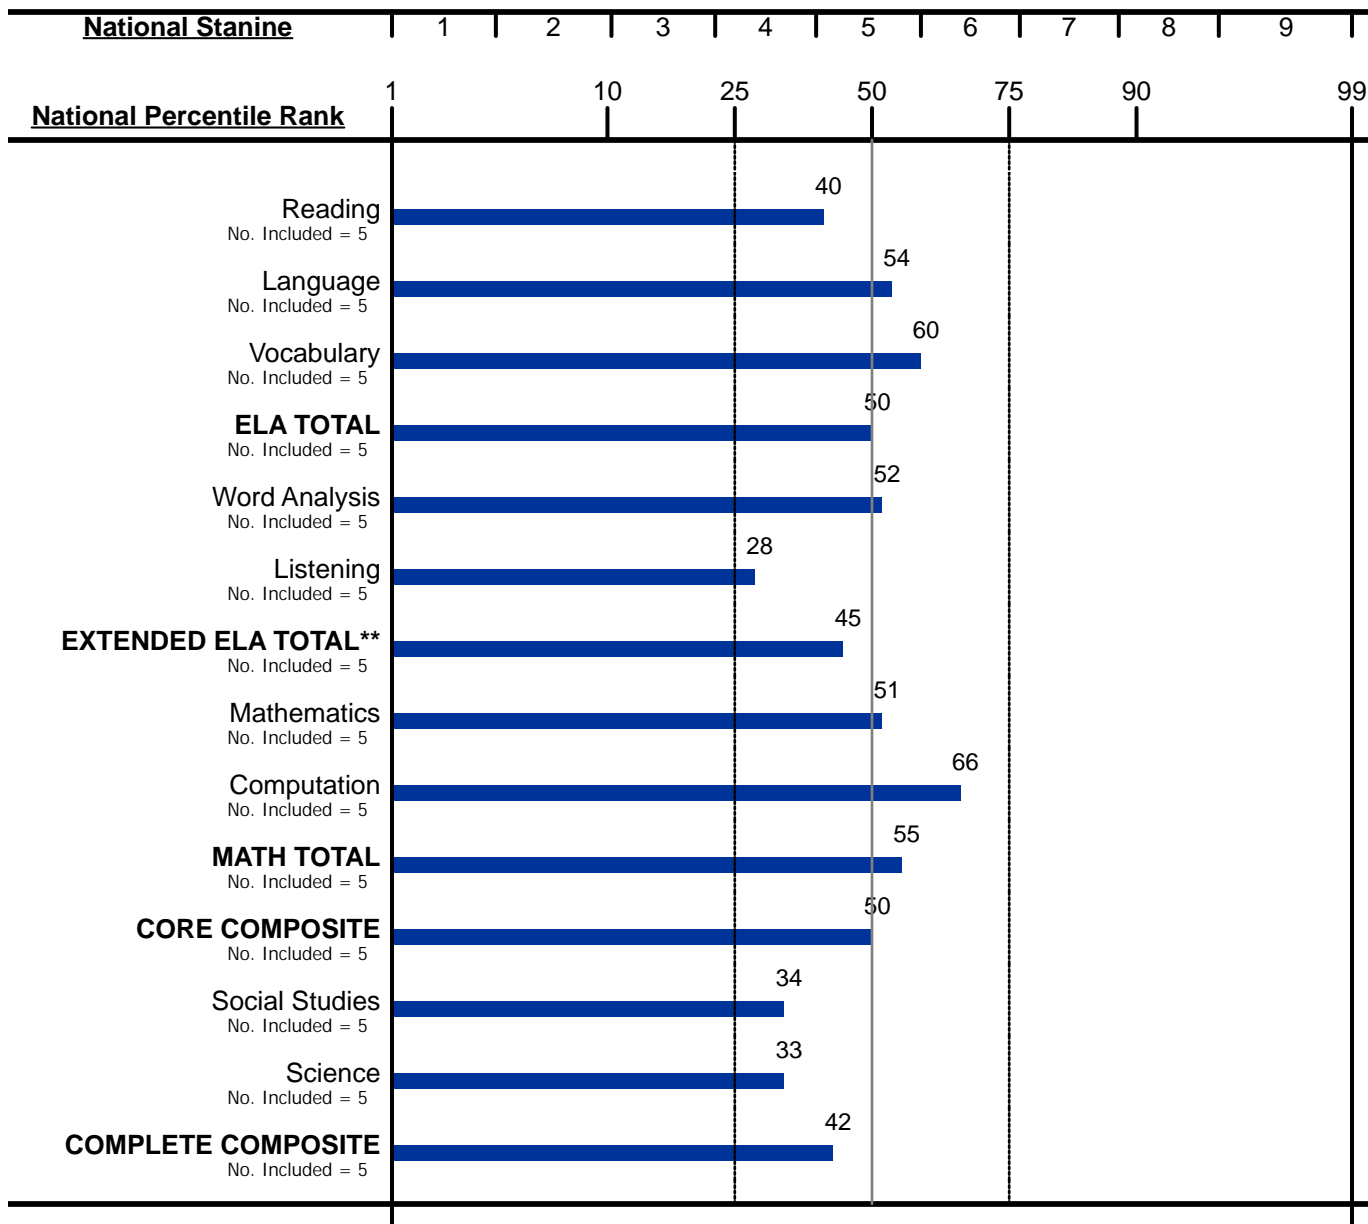

Norms: Fall 2011

District: Diocese Schools

** = Extended ELA Total is included in Core and Complete Composite calculations.
Students coded in the office use section of answer documents are excluded from group averages