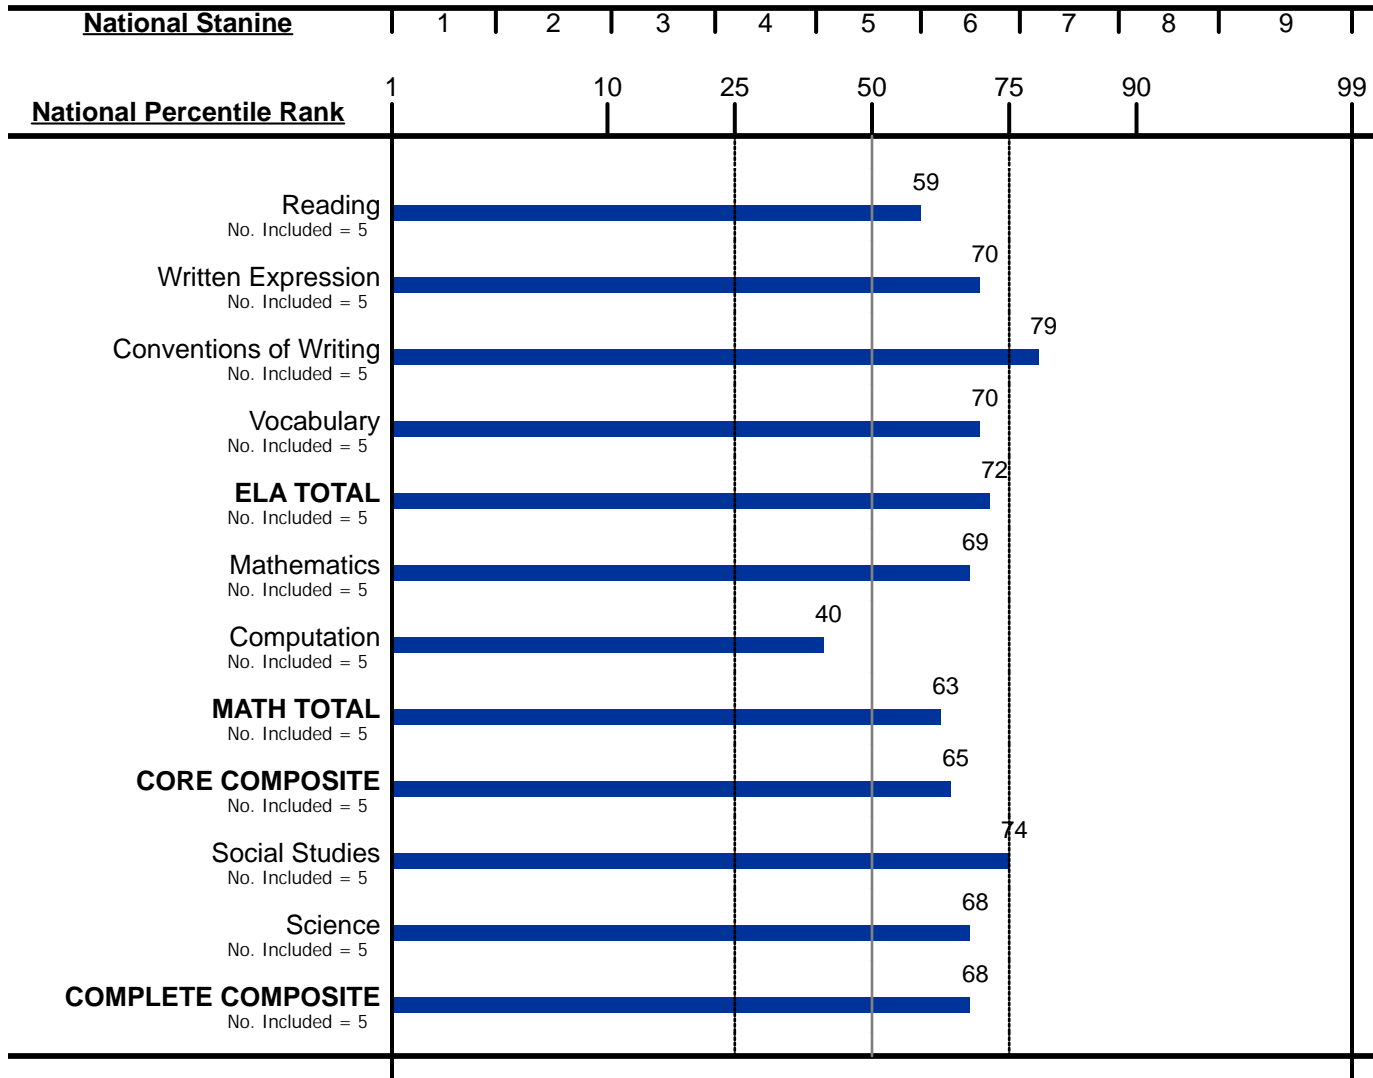

Group Profile for St Adalbert

Group Code: 50
Iowa Assessments™

Grade: 4

Level: 10

Dio: La Crosse Diocese

Form: E

Test Date: 11/08/2017

Building: St Adalbert

Norms: Fall 2011

District: Diocese Schools

Students coded in the office use section of answer documents are excluded from group averages

Report Date 2/8/2018

Copyright Houghton Mifflin Harcourt. All Rights Reserved.