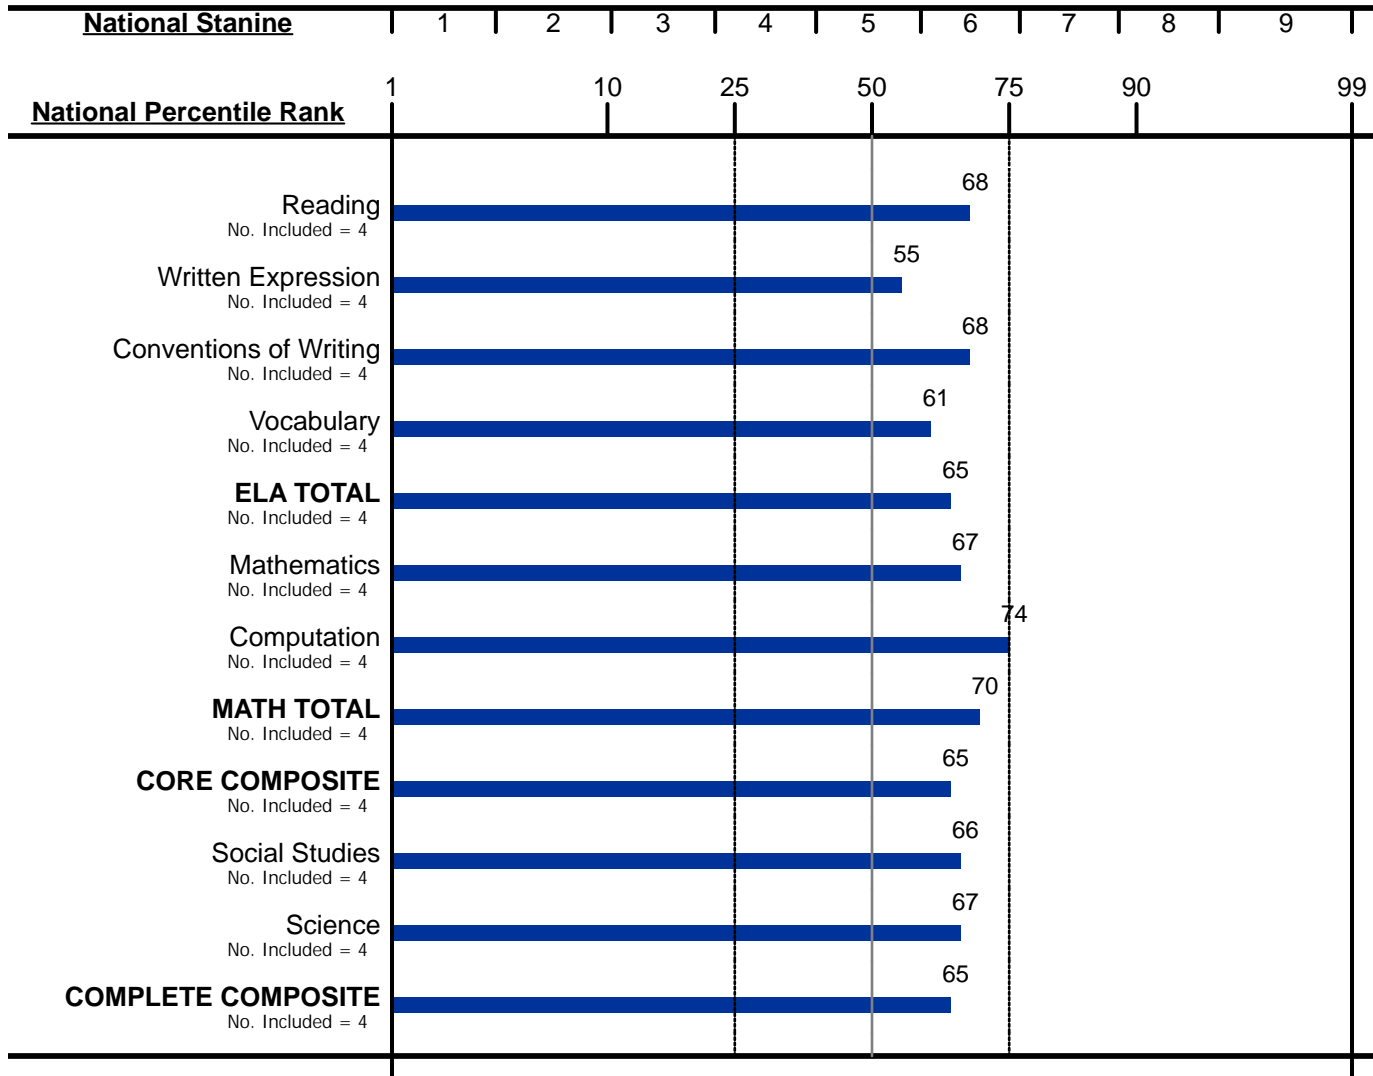

Group Profile for St Adalbert

Group Code: 50
Iowa Assessments™

Grade: 5

Level: 11

Dio: La Crosse Diocese

Form: E

Test Date: 11/08/2017

Building: St Adalbert

Norms: Fall 2011

District: Diocese Schools

Students coded in the office use section of answer documents are excluded from group averages

Report Date 2/8/2018

Copyright Houghton Mifflin Harcourt. All Rights Reserved.