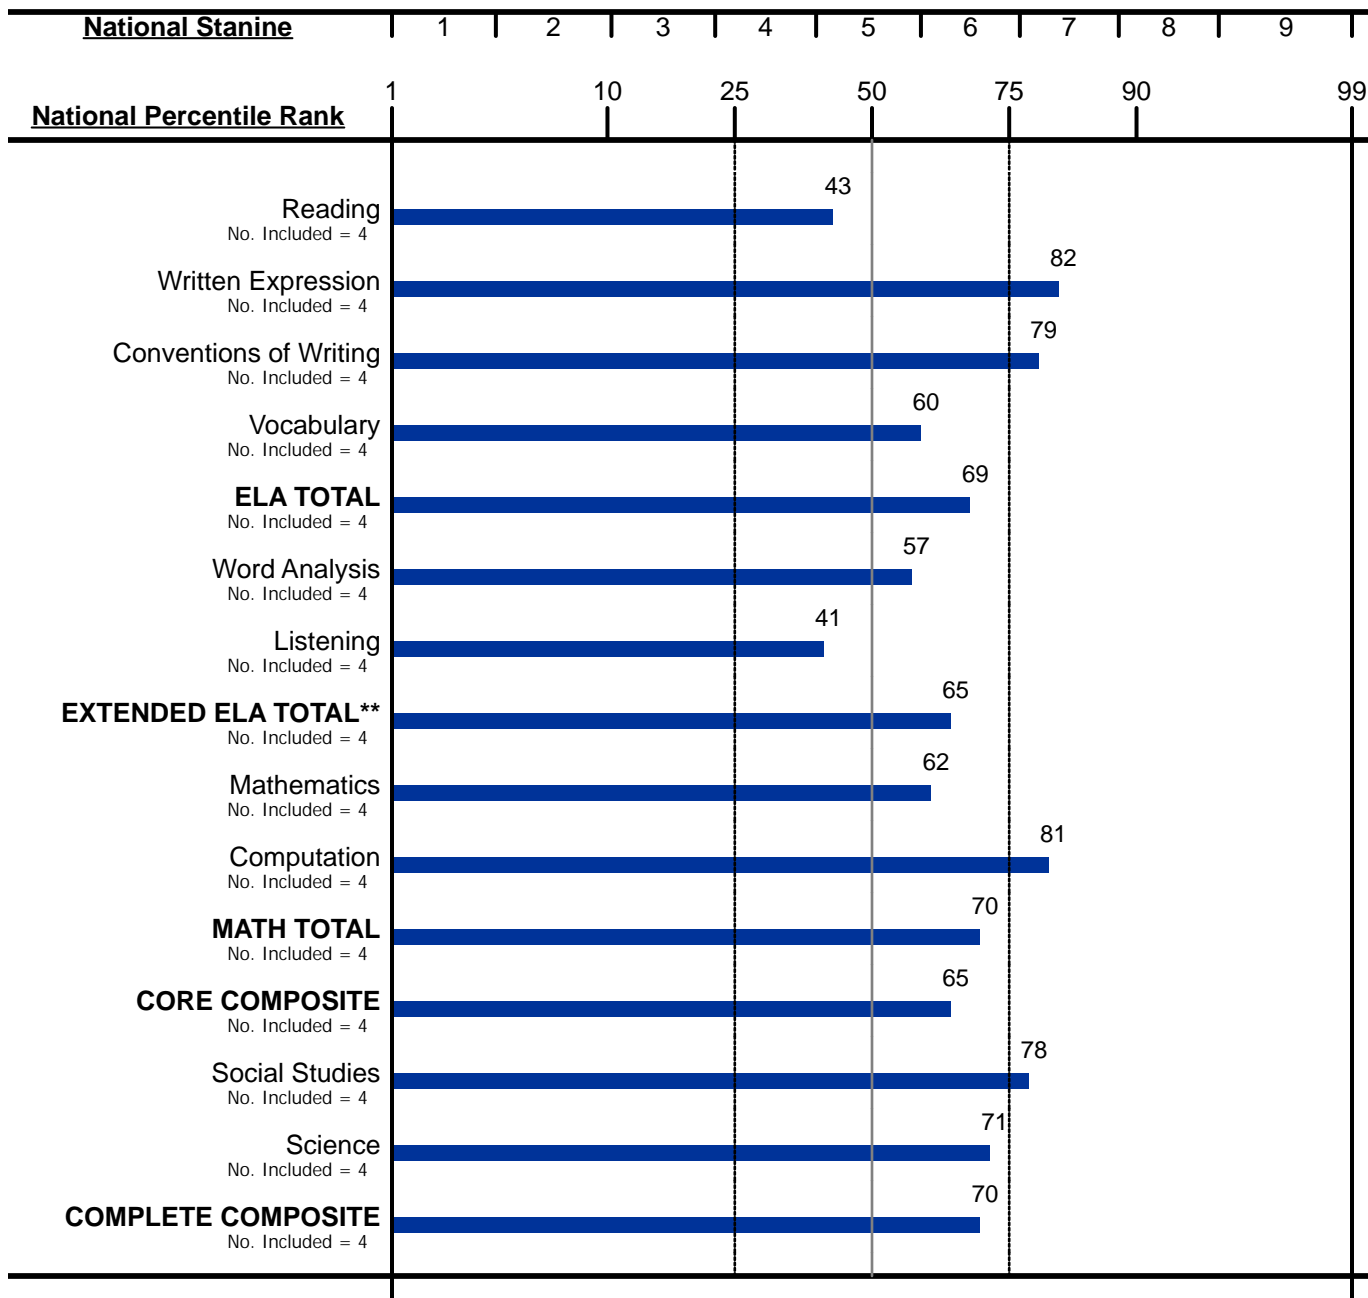

Group Profile for St Adalbert

Group Code: 50
Iowa Assessments™

Grade: 3

Level: 9

Form: E

Dio: La Crosse Diocese

Test Date: 11/08/2017

Building: St Adalbert

Norms: Fall 2011

District: Diocese Schools

** = Extended ELA Total is included in Core and Complete Composite calculations.
Students coded in the office use section of answer documents are excluded from group averages