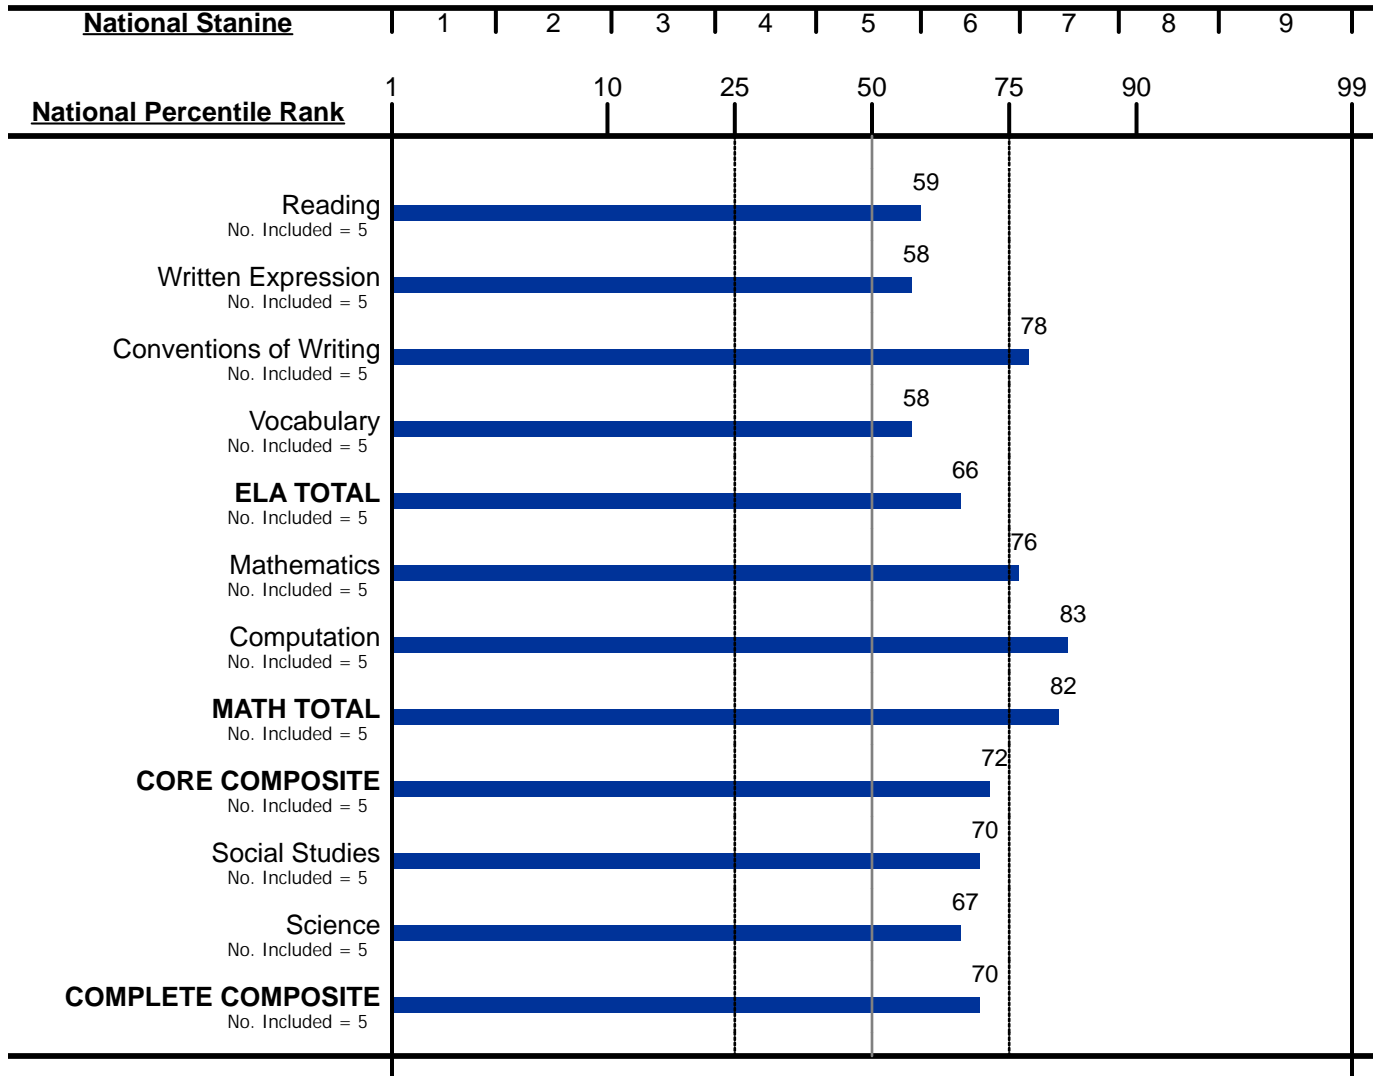

Group Profile for St Adalbert

Group Code: 50
Iowa Assessments™

Grade: 7

Level: 13

Dio: La Crosse Diocese

Form: E

Test Date: 11/08/2017

Building: St Adalbert

Norms: Fall 2011

District: Diocese Schools

Students coded in the office use section of answer documents are excluded from group averages

Report Date 2/8/2018

Copyright Houghton Mifflin Harcourt. All Rights Reserved.