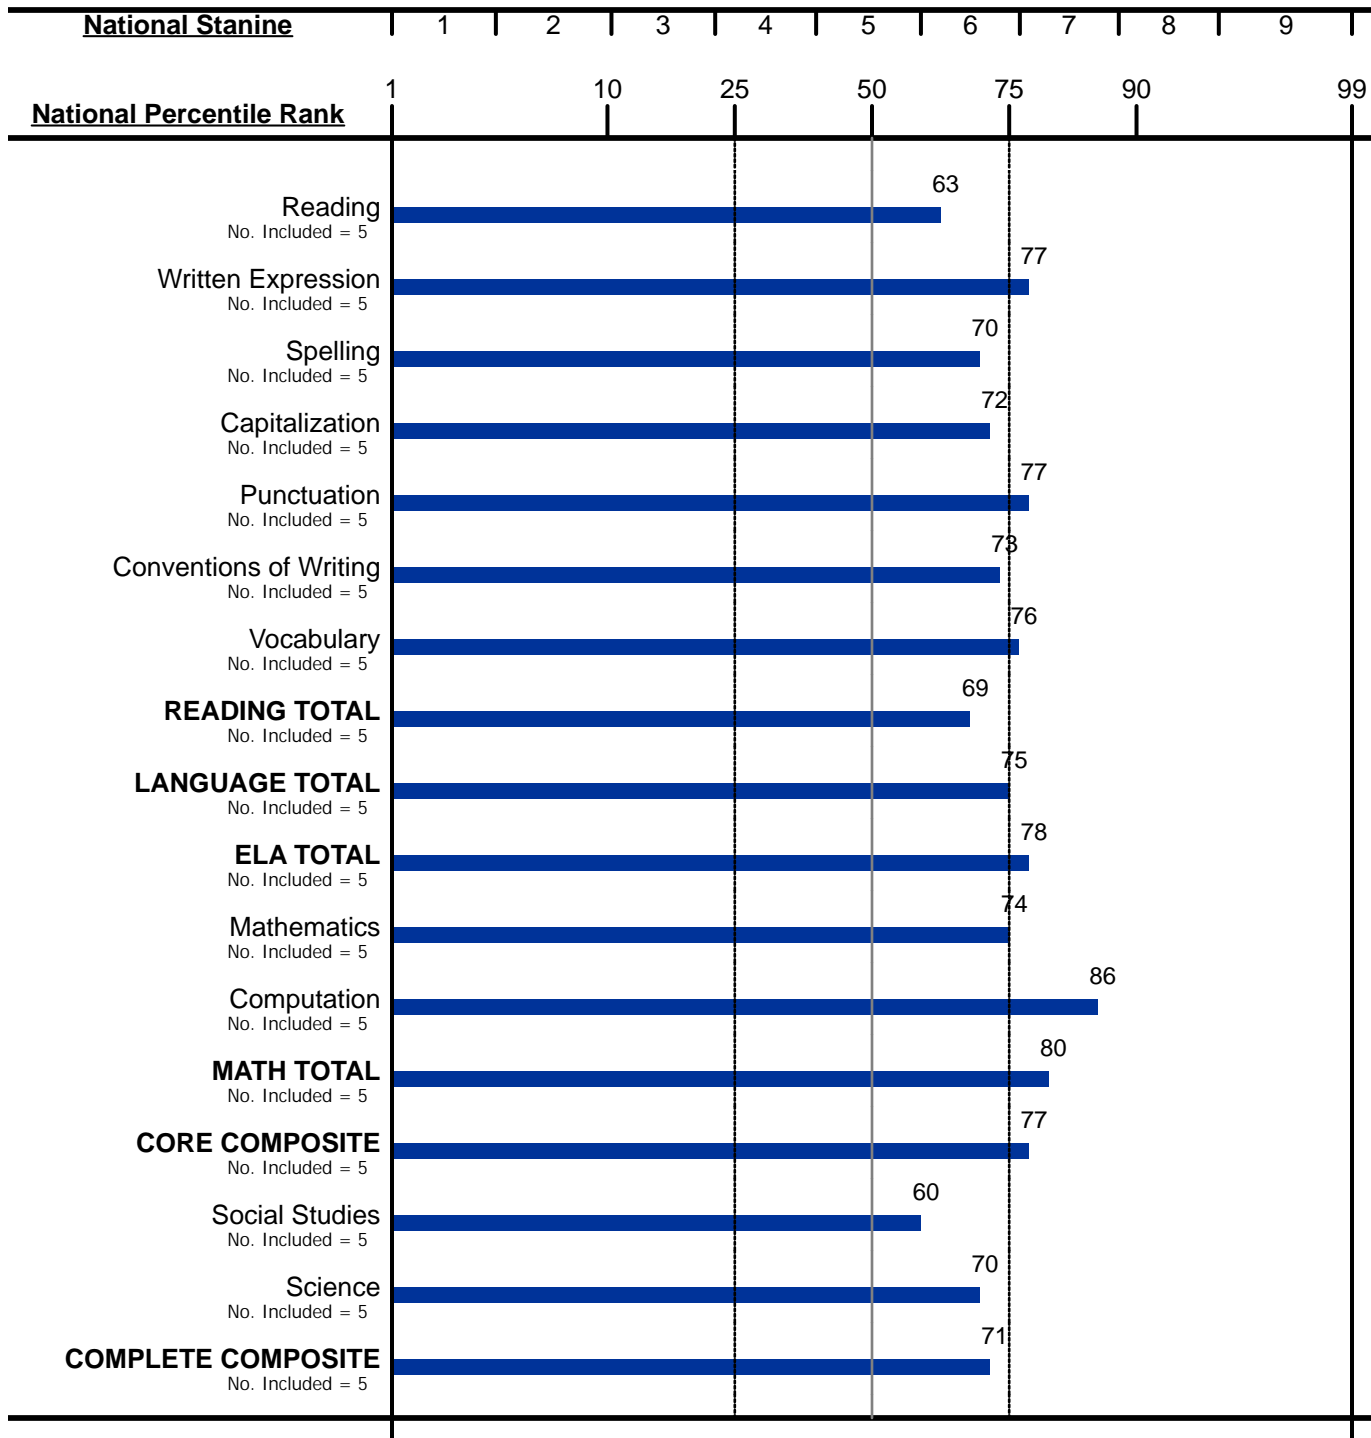

Group Profile for St Adalbert

Group Code: 50
Iowa Assessments™

Grade: 5

Level: 11

Diocese: La Crosse Diocese

Form: E

Test Date: 11/12/2015

Building: St Adalbert

Norms: Fall 2011

District: Diocese Schools

Students coded in the office use section of answer documents are excluded from group averages

Report Date 8/10/2016

Copyright Houghton Mifflin Harcourt. All Rights Reserved.