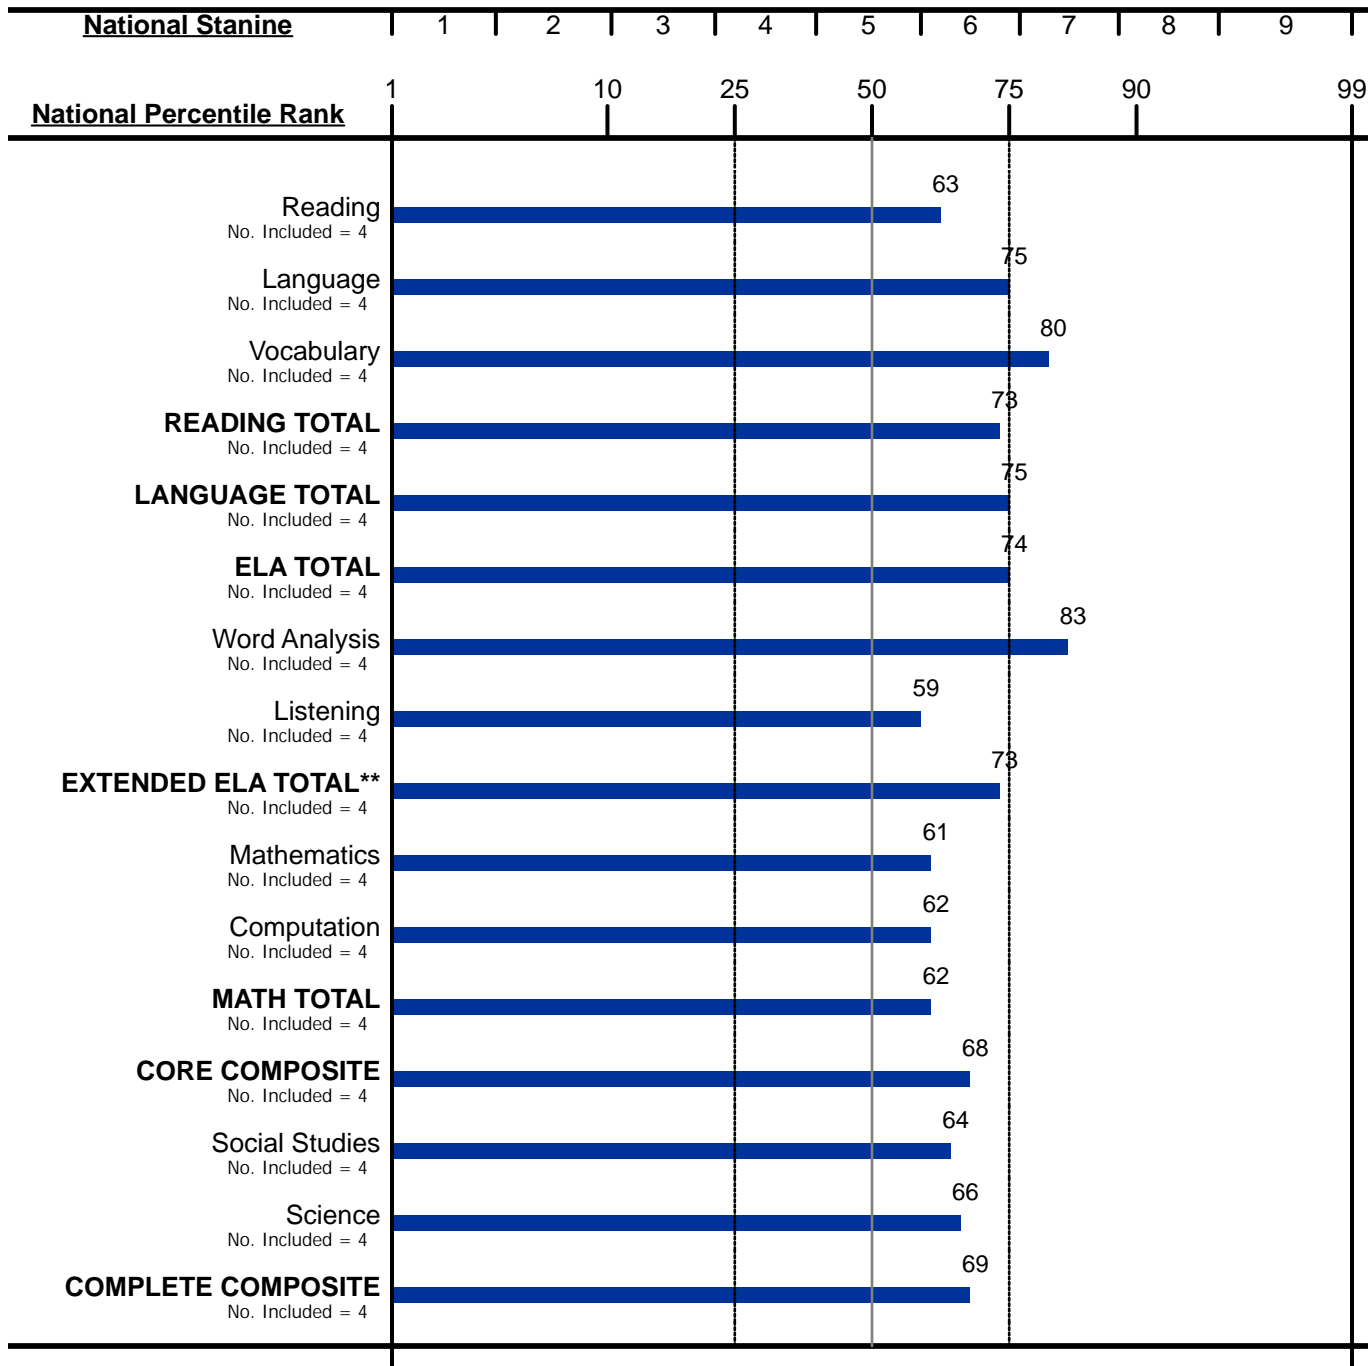

Norms: Fall 2011

District: Diocese Schools

** = Extended ELA Total is included in Core and Complete Composite calculations.
Students coded in the office use section of answer documents are excluded from group averages