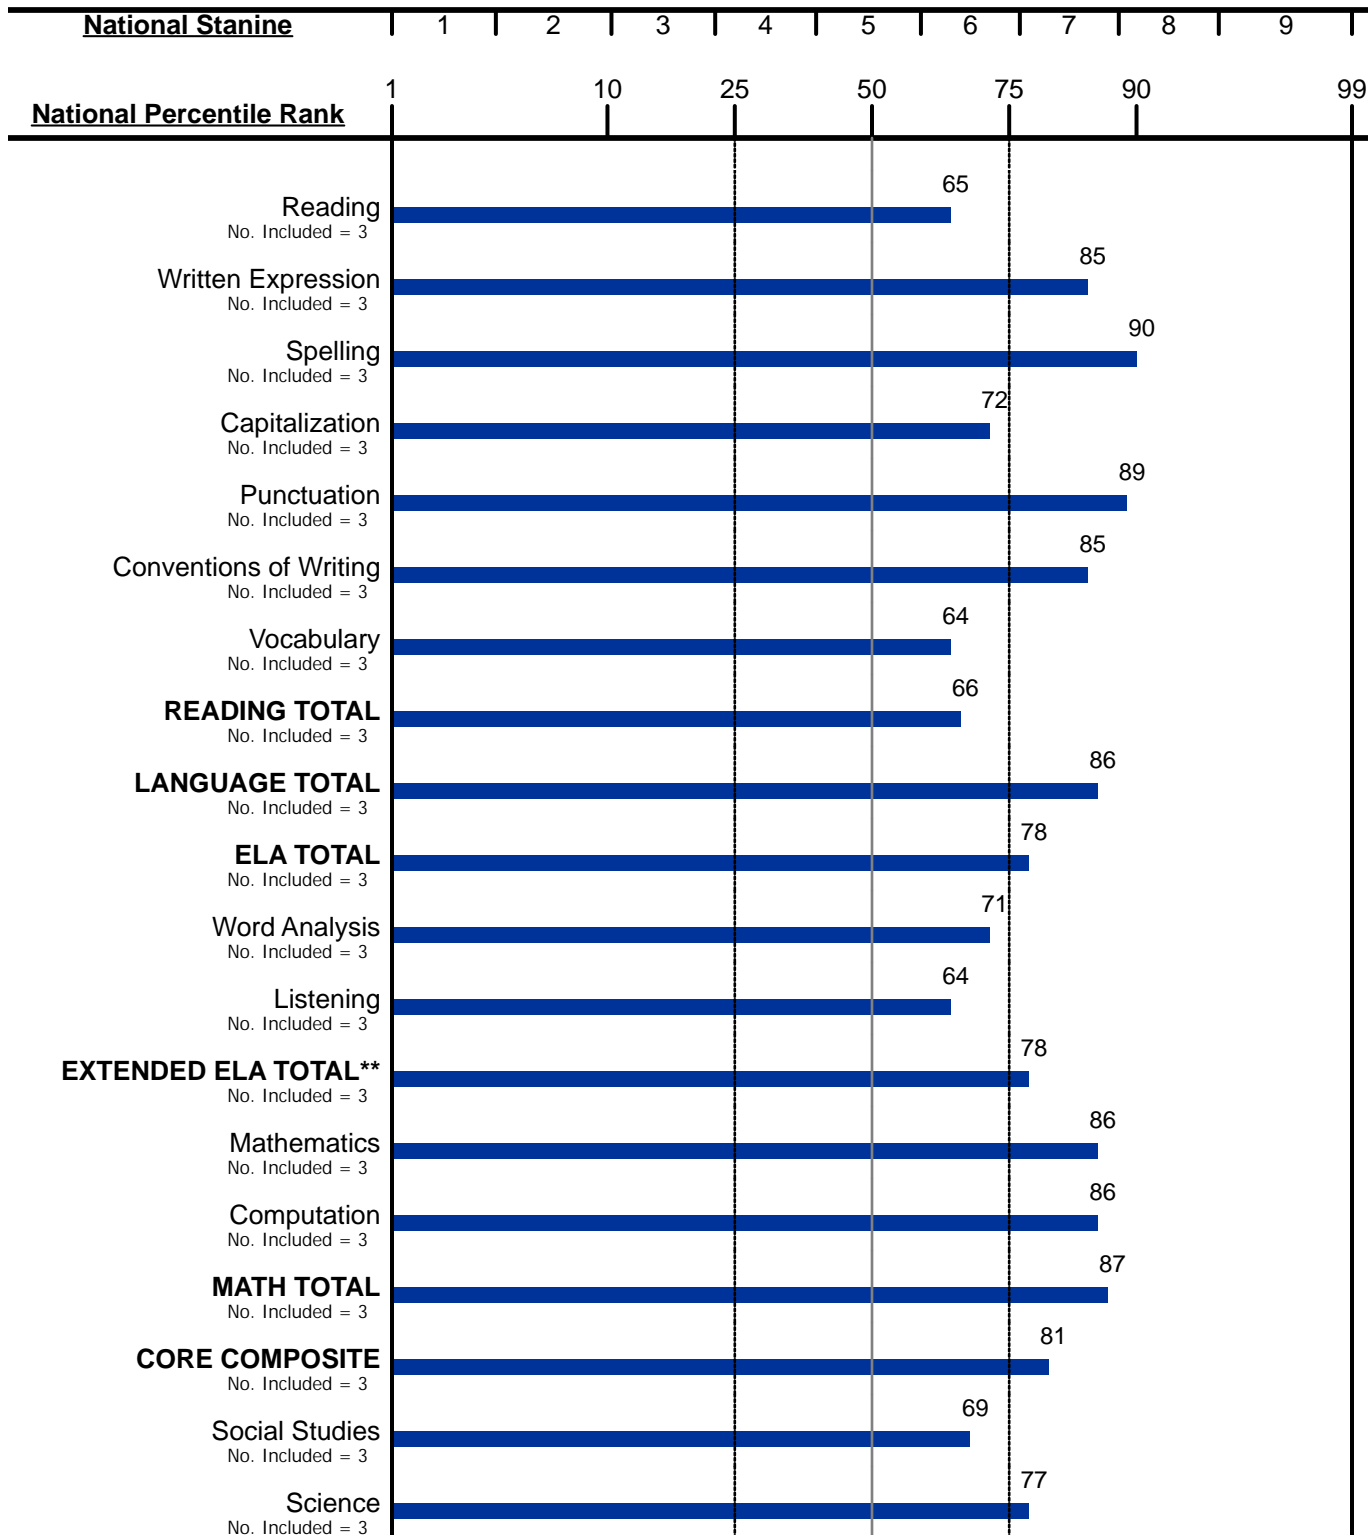

Norms: Fall 2011

District: Diocese Schools

** = Extended ELA Total is included in Core and Complete Composite calculations.
Students coded in the office use section of answer documents are excluded from group averages