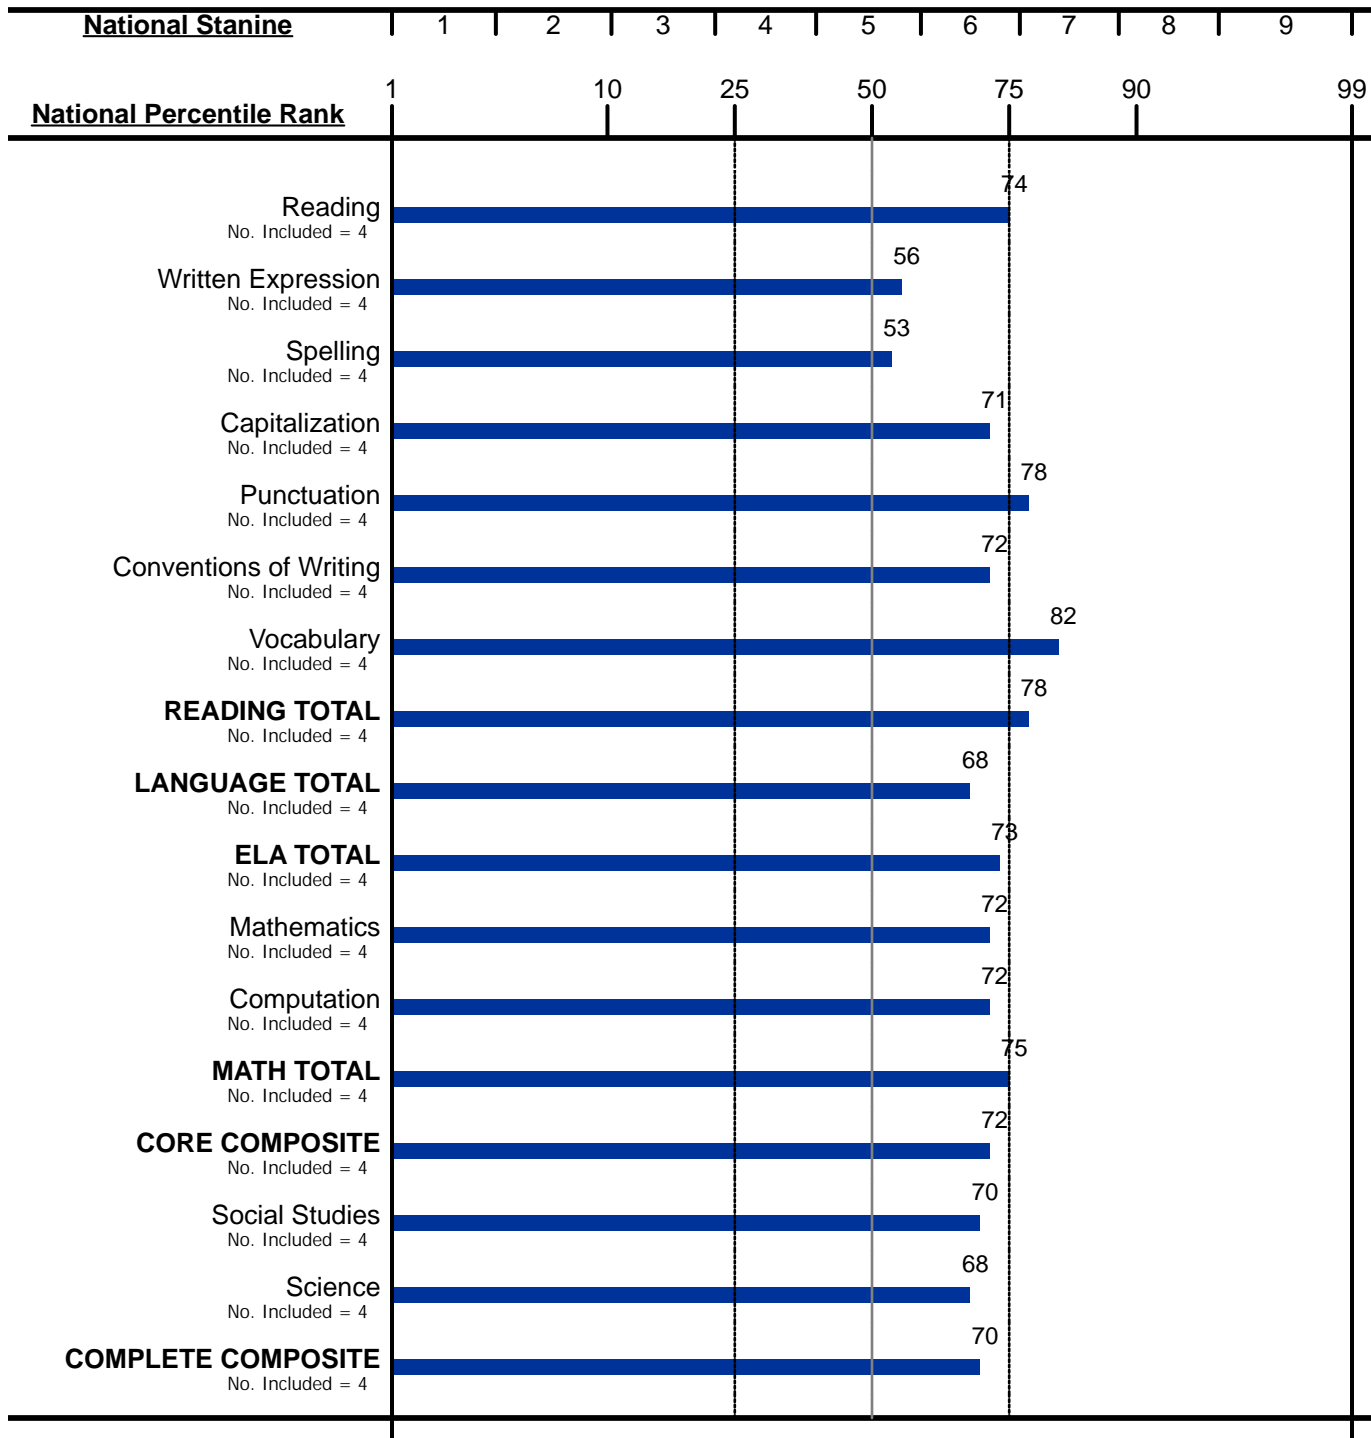

Group Profile for St Adalbert

Group Code: 50
Iowa Assessments™

Grade: 8

Level: 14

Diocese: La Crosse Diocese

Form: E

Test Date: 11/12/2015

Building: St Adalbert

Norms: Fall 2011

District: Diocese Schools

Students coded in the office use section of answer documents are excluded from group averages

Report Date 8/10/2016

Copyright Houghton Mifflin Harcourt. All Rights Reserved.