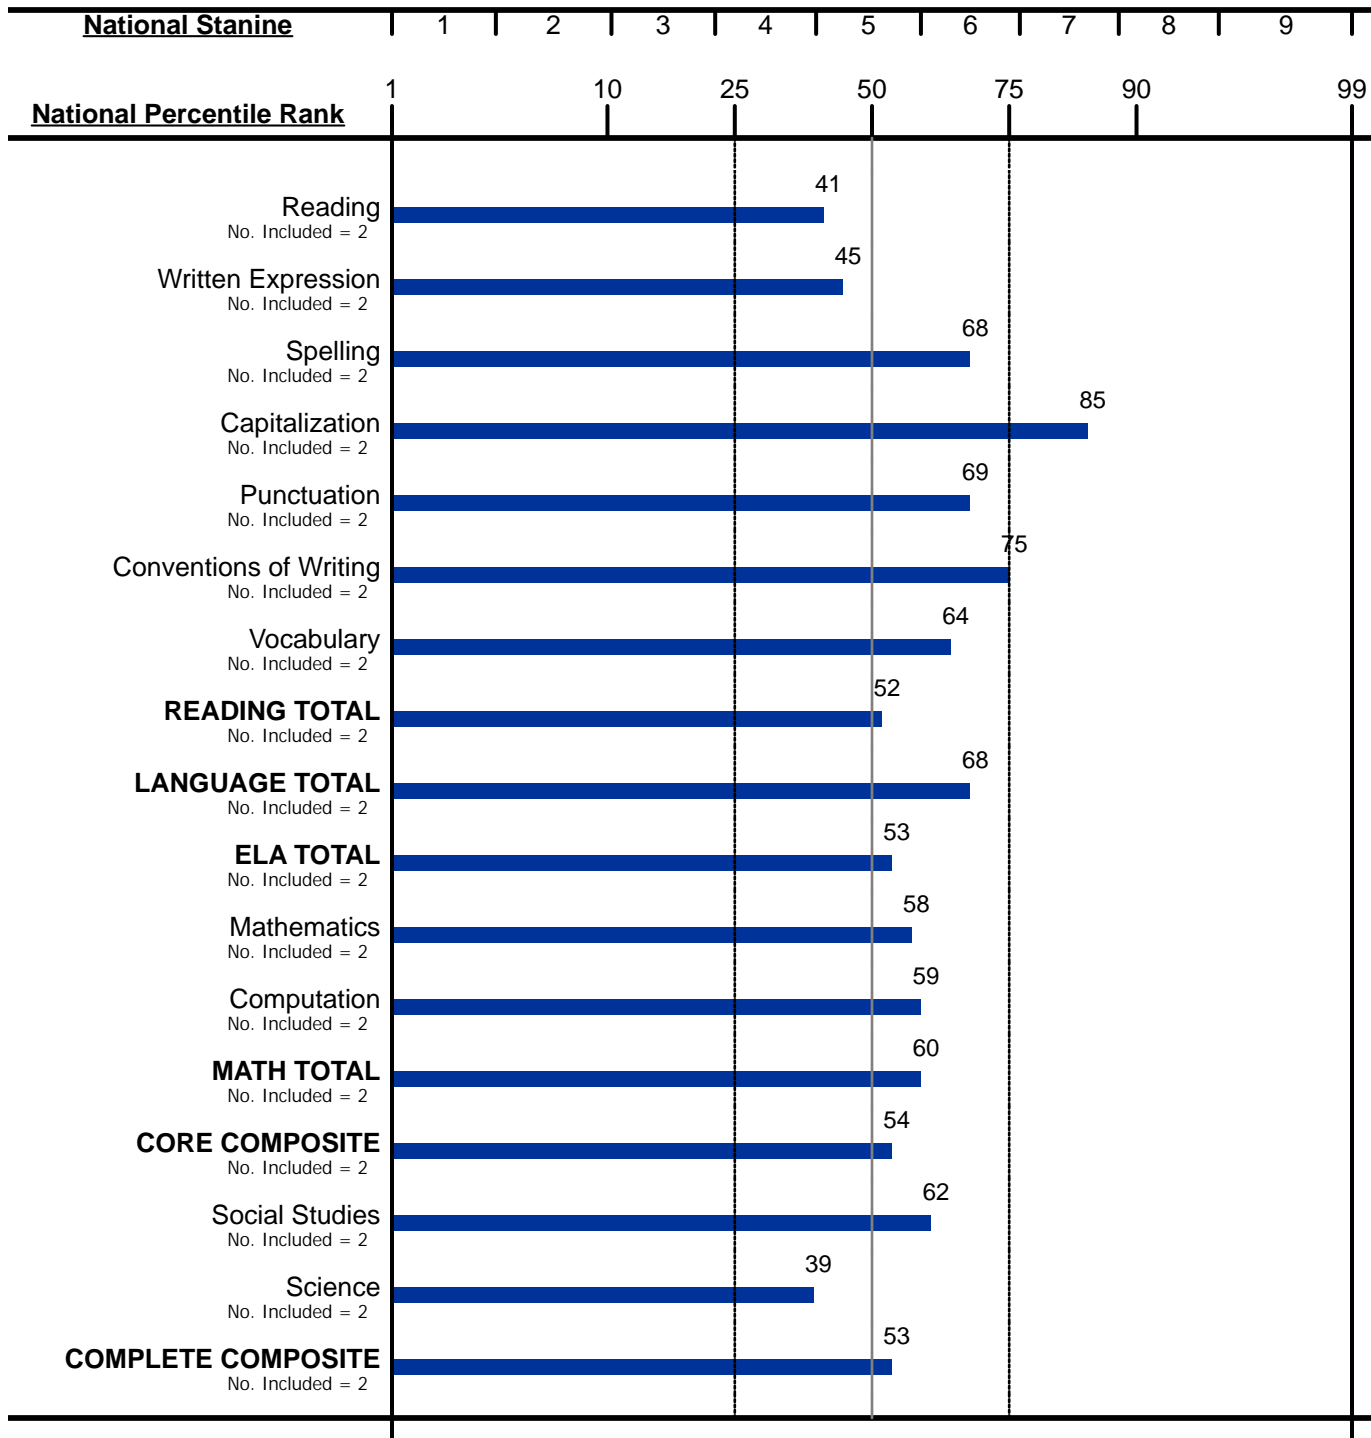

Group Profile for St Adalbert

Group Code: 50
Iowa Assessments™

Grade: 4

Level: 10

Form: E

Diocese: La Crosse Diocese

Test Date: 11/12/2015

Building: St Adalbert

Norms: Fall 2011

District: Diocese Schools

Students coded in the office use section of answer documents are excluded from group averages

Report Date 8/10/2016

Copyright Houghton Mifflin Harcourt. All Rights Reserved.