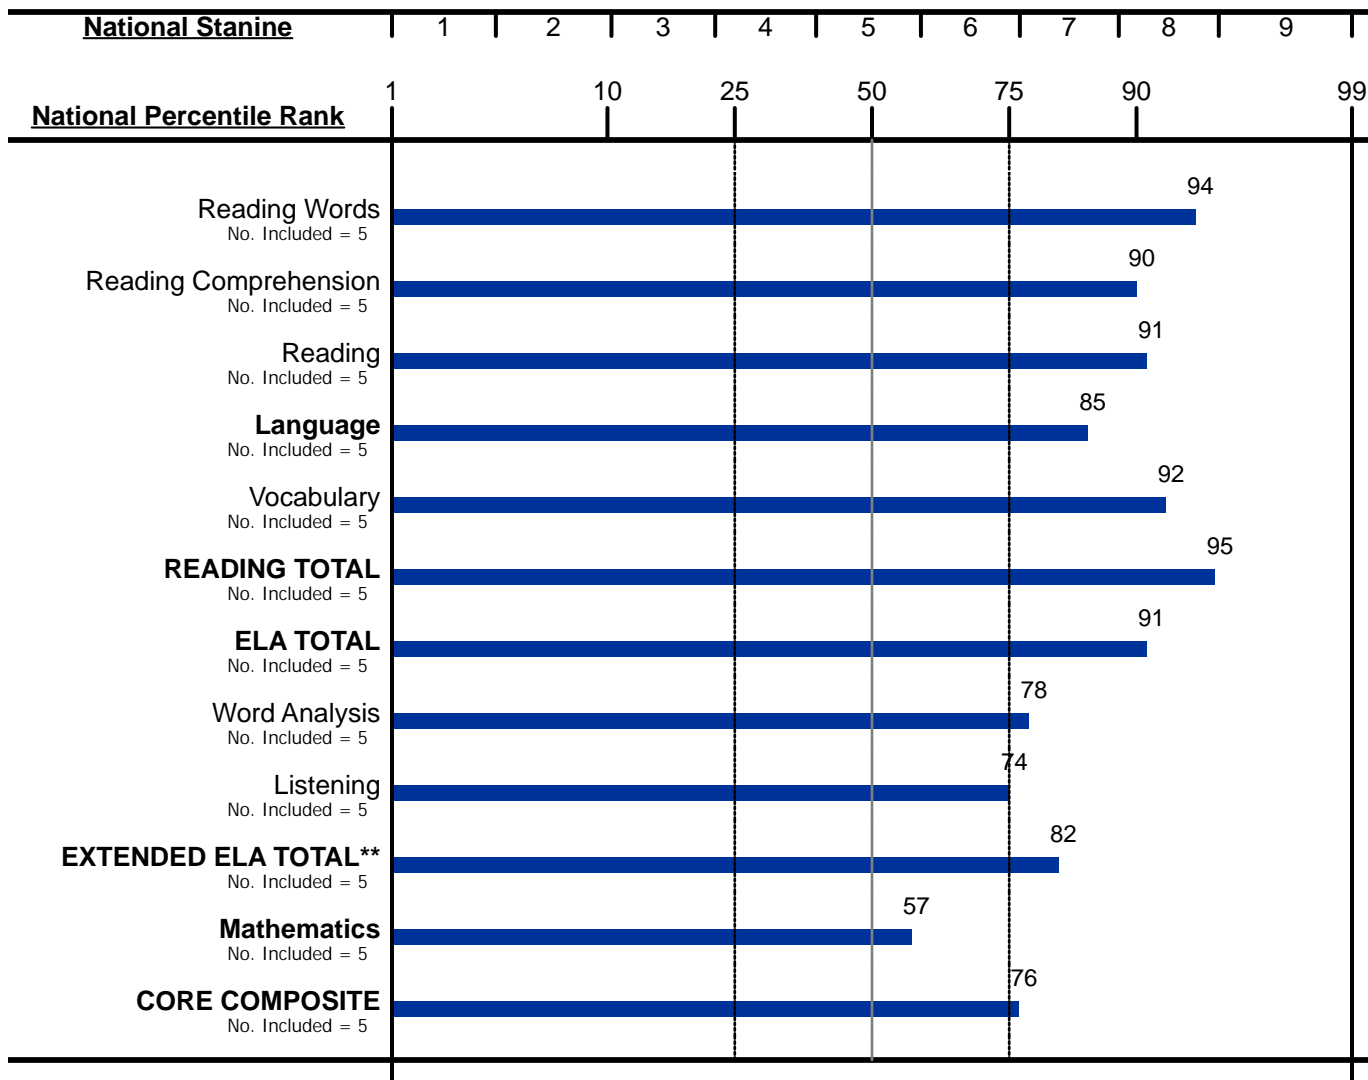

Norms: Fall 2011

District: Diocese Schools

** = Extended ELA Total is included in Core and Complete Composite calculations.
Students coded in the office use section of answer documents are excluded from group averages